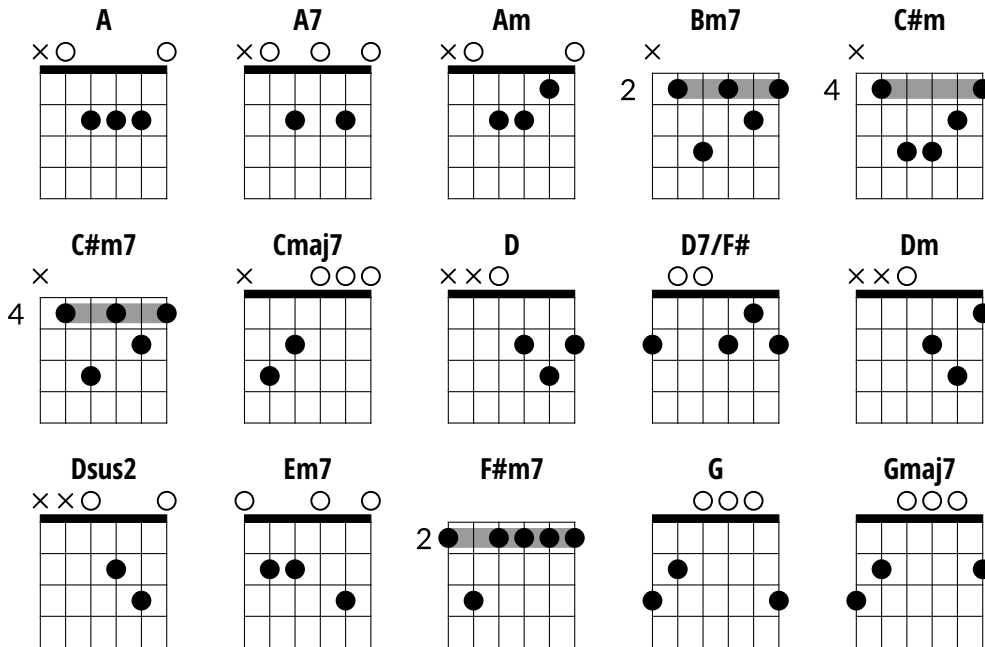

464

Microdisney | Love Your Enemies (1984)

INTRO

Cmaj7 G (x4)

Dsus2

VERSE 1

Dm **Am**
Come home with me and see my etchings

Dm **Am**
Come home with me and nothing will happen

Dm **Am**
I am lying on my bed with sweat on my brow

Dm **Am**
And dream of someone else

Dm **Am**
Lonely murder

Dm **Am**
Lonely murder

Dm **Am**
Lonely murder

Dm **Am**
Yeah! Yeah! Uh! Ah-o!

A7 **Em7** **A7** **Em7**
I'm in the world

A7 **Em7** **A7** **Em7**
It's where I live

A7 **Em7** **A7** **Em7**
For my body, my blood, my immortal nose

A7 **Em7** **A7** **Em7**
I'm not afraid

C#m7 **Cmaj7** **C#m7** **Cmaj7**
Poor home, tenements, grass

C#m7 **Cmaj7** **D** **D7/F#** **Bm7** **G**
Slo ping down to the house of my friend

CHORUS

D A Gmaj7 F#m7 Em7
Bring back the street I liked it so
D A Gmaj7 F#m7 Em7
Bring back the street I liked it so

Cmaj7 G (x4)