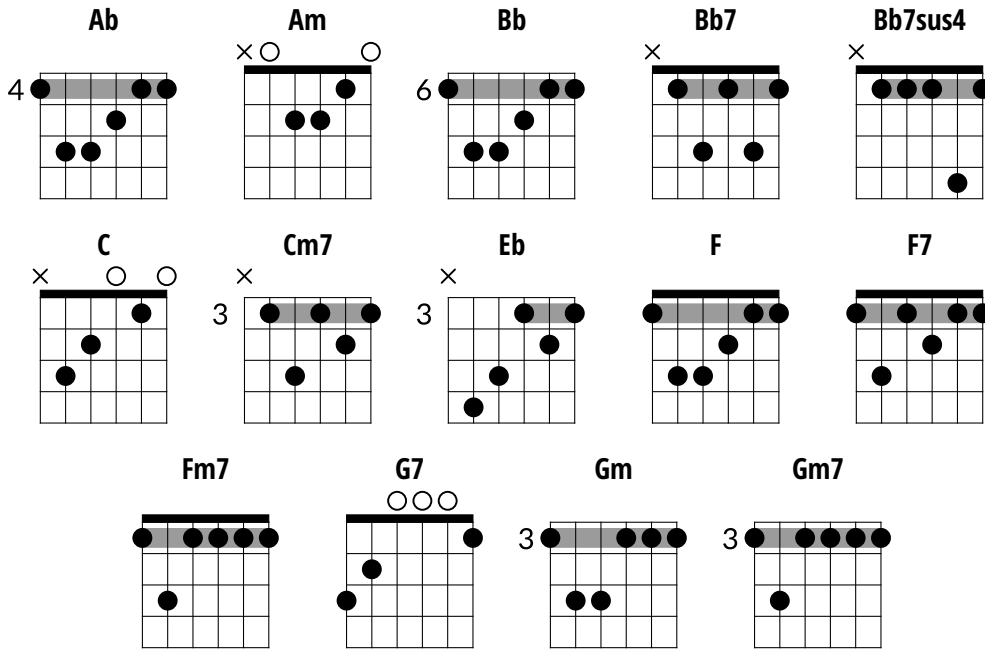

# And He Descended Into Hell

Microdisney | 1987 Crooked Mile (1987)

## VERSE 1

C Am  
Put your dress back on  
Bb  
And I will sing this song  
Ab F Bb Ab  
A bout an honest man

C Am  
He never had a job

Bb  
He barely had a home

Ab F Bb Bb7sus4  
And the landlord came to call

## CHORUS 1

Ab Gm7 Cm7 F7 Bb7  
That's the reason he descended into hell  
Ab Gm7 Cm7 F7 Bb7  
Where the cry babies come out from padded cells  
Ab Gm7 Cm7 F7 Bb7  
And the human race just turned and said farewell  
Ab Gm7 Cm7 F7 Bb7sus4 Eb  
On the morning he descended into hell

## VERSE 2

C Am  
When screaming in the street

**Bb**

He'd use a disco beat

**Ab F Bb Bb7sus4**  
All your audience will flee (And you'll be all  
alone)