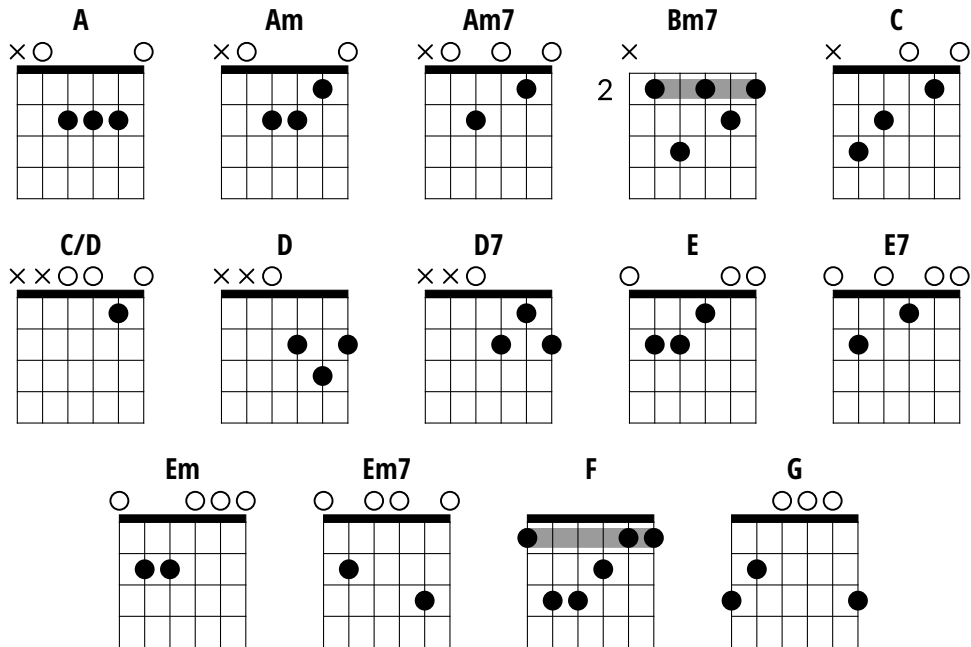

Big Sleeping House

Microdisney | Crooked Mile (1987)

INTRO

Am D7 C
She was even crazier than I

D G Em7 A

CHORUS 1

Bm7 E Bm7 E (x2)

G Am
In the big sleeping house
C G
Painted white, facing south
G Am
With the ghost to grin at you
C F C Am
Afternoon, now please get out

VERSE 1

Bm7 E Bm7 E
We went to a cheap hotel
Bm7 E Bm7 E
A no-soap, no-sleep hotel
C F C F
It did for us and for public scorn
Bm7 E Bm7 E
In the dying town where we were born

Bm7 E Bm7 E (x2)

VERSE 2

Am D7 E7
How I hoped she wouldn't change her mind
Am D7 E7
Up until it was time to find

Am **D7** **E7**
And I gave her what she did demand

Am **D7** **E7**
It was weak and it was built on sand

Am **D7** **C**
And she clawed through it with both her hands

CHORUS 1

G **Am**
In the big sleeping house

C **G**
Painted white, facing south

G **Am**
She held my hands up to her face

C **G**
And said damn this place, this haunted place

CHORUS 1

G **Am**
In the big sleeping house

C **G**
Painted white, facing south