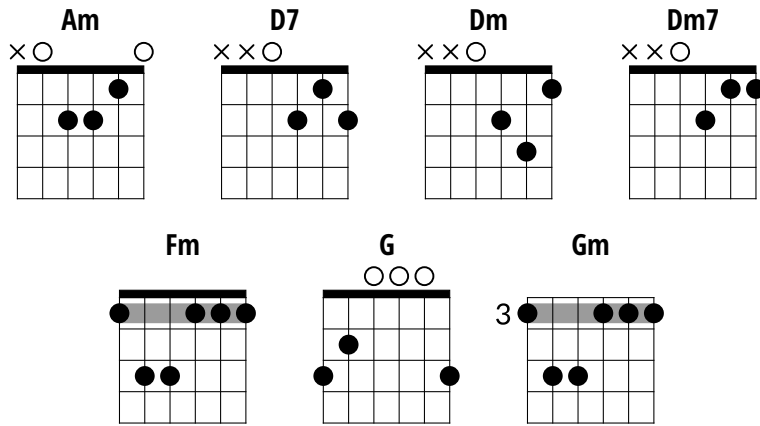

Come On Over And Cry

Microdisney | Everybody is Fantastic (1984)

INTRO

Dm7 Am Dm Am G
Still un sa tis fied

D7 Dm7 (x2)

Gm Dm Gm Dm
Mad drunk in his burning house

VERSE 1

Gm Dm Gm Dm
Begged some boy to break his back

Dm7 Am Dm Am G
Dad dy built this land

Dm7 Am Dm Am G
Scarred and bruised his hands

Fm Dm7
Now shivering slow

Fm Dm7
He begs in the street

Gm Dm Gm Dm
People ran to kiss those hands
Gm Dm Gm Dm
They knelt everywhere he went

Dm7 Am Dm Am
What a smashing

Dm Am Dm Am
Crystal ni ght

Fm Dm7
Now he lost us our minds

Fm Dm7
He gave us our fear

Gm Dm Gm Dm
Same thing underneath this skin

Gm Dm Gm Dm
Stale blood, self pity and beer

VERSE 2