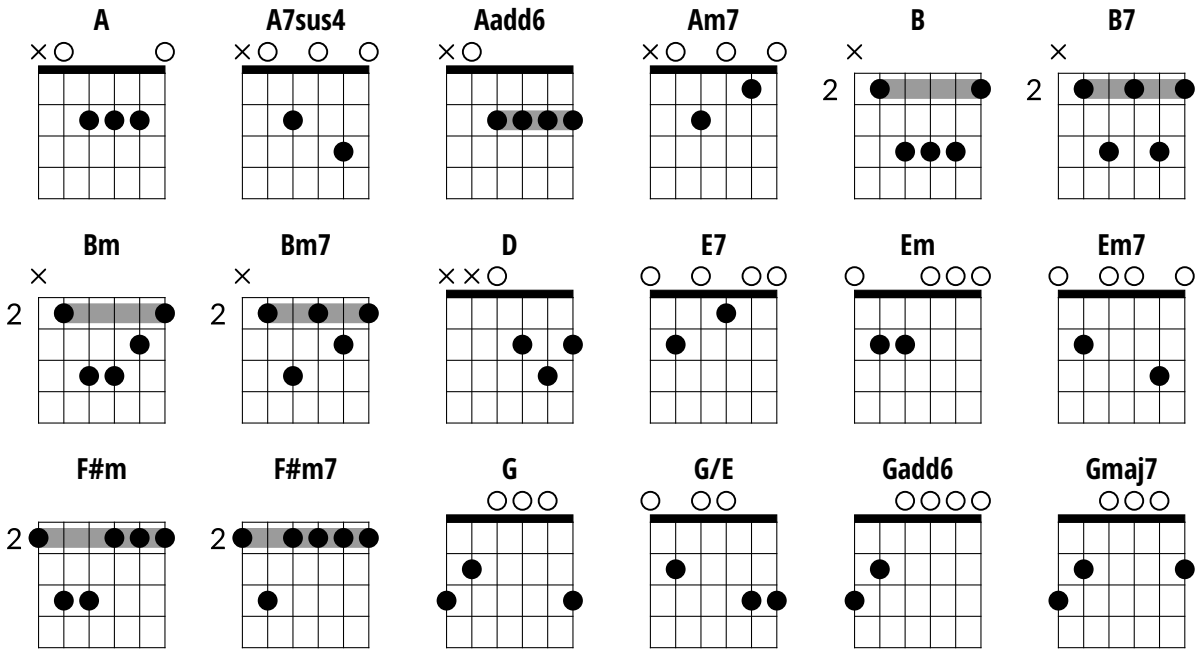

Everybody Is Dead

Microdisney | Everybody is Fantastic (1984)

INTRO

Em Gadd6 F#m7 Em Gadd6 F#m7 A7sus4

VERSE 1

D F#m7 Gmaj7 Am7 G Em7 A7sus4
I got some sleep in the after noon

D F#m7 Gmaj7 Am7 G Em7 A
Four hours in a hungry week

Bm Em7
Spent my money, spent my energy
Bm Em7
Spent my purpose, will that improve me
Bm E7
Took the first bus home and fell down
G/E Bm7
When I wake up everyone is asleep
G/E Bm7 A7sus4
I'm awake and everybody is dead

VERSE 2

D F#m7 Gmaj7 Am7 G Em7 A7sus4
My train passed a river by

D F#m7 Gmaj7 Am7 G Em7
One trail ran on either bank (One is a road now,

A
one is dirt)

B7 F#m7 B7 E7

Bm Em7
While you're sleeping, I am thinking
Bm Em7
How you came here and why you did it
Bm E7
When you wake up you'll be leaving
G/E Bm7
Dead leaves lying in Powis Square in the rain
G/E Bm7 A7sus4
Dead leaves rot now, Powis Square in the cold

OUTRO/FADE

B B7 Aadd6 F#m

She squeezed my hand in the back seat of a taxi

"Rolls Royce"

"Rolls Royce"

I

Love

You