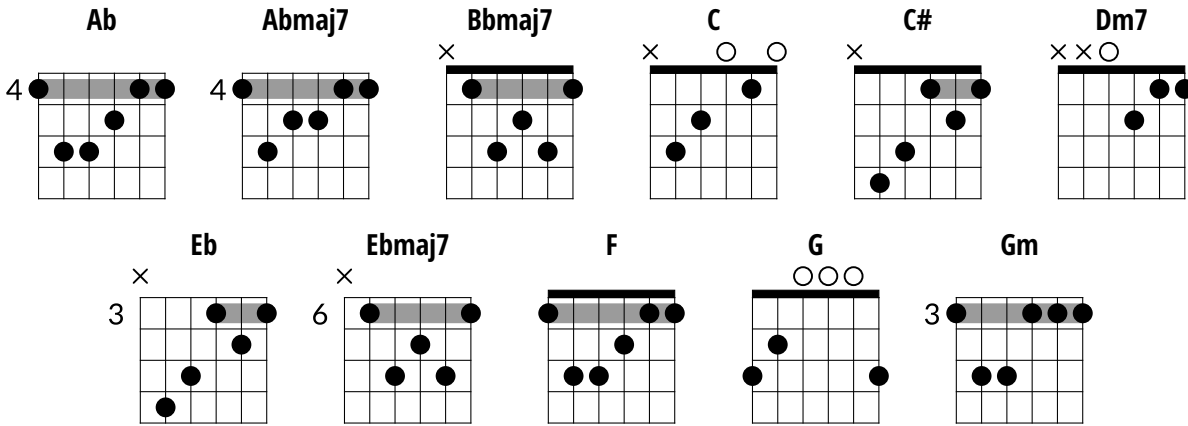

Half A Day

Microdisney | Singer's Hampstead Home (1987)

INTRO

Bbmaj7 Abmaj7 Gm F C

VERSE 1

G Dm7
The first time I found

C G
My feet in this world

G Dm7 F
Was in a dim country sit-room

Eb C#
Where they spoke gently and whispered their
name

Ab
Of an old crone lady

Ebmaj7
Dumb

Gm
But did she know

F C
Could she see

VERSE 2

G Dm7
When you run away

C G
You curse at my name

G Dm7 F
And when you come back

Eb C#
Sparks fly, it's light for a while

Ab
Til there's red in my eyes

Ebmaj7
And you

Gm F
Lie still on the floor

CHORUS 1

Bbmaj7 Abmaj7
Now if you want to, I want to

Gm F
What do you say