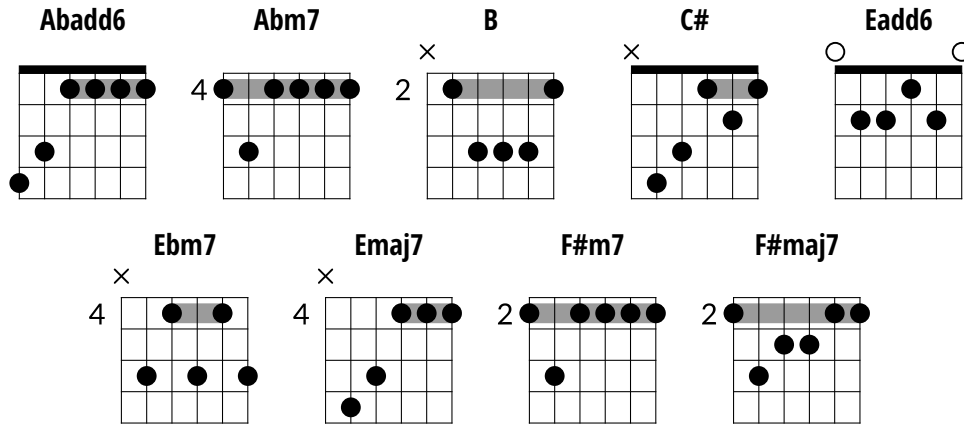

## VERSE 1

**Abm7 F#maj7 F#m7 Abm7**  
 My mind might take hours to change  
**Abm7 F#maj7 F#m7 Abm7**  
 Back to normal, she smiled, she didn't see  
**Abm7 F#maj7 F#m7 Abm7**  
 Sheer tiredness keeps the sun in the sky  
**Abm7 F#maj7 F#m7 Abm7**  
 Loose habit holds the moon and the tides

## VERSE 2

**Abm7 F#maj7 F#m7 Abm7**  
 I've been living selfish, drowsy and proud  
**Abm7 F#maj7 F#m7 Abm7**  
 False promise lives with me like a friend

**Abm7 F#maj7 F#m7 Abm7**  
 This servant, tired of doing it right  
**Abm7 F#maj7 F#m7 Abm7**  
 Smile, sheepish, follows girl into room  
**C# Abadd6**  
 They always knew I'd do it  
**F#maj7 Eadd6**  
 They sensed I was a traitor  
**C# Abadd6**  
 It lasts until it changes  
**F#maj7 Eadd6**  
 It changes when you want it

## INTERLUDE

**B Emaj7 Ebm7 Emaj7**  
 Everybody give up  
**B Emaj7 Ebm7 Emaj7**  
 Don't be so care ful  
**B Emaj7 Ebm7 Emaj7**  
 Tear your lives to pie ces  
**Abm7 F#m7 Emaj7**  
 And only you will know  
**B Emaj7 Ebm7 Emaj7**  
 Nobody is wat ching