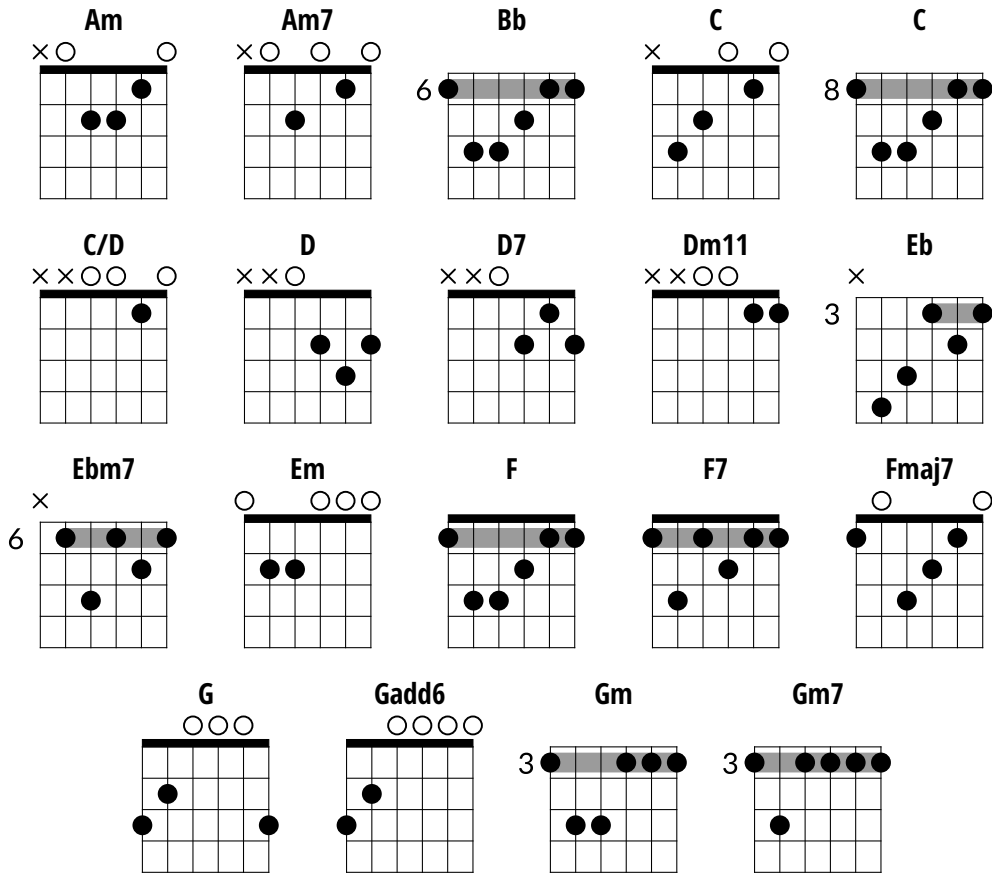

Loftholdingswood

Microdisney | Love Your Enemies (1984)

INTRO

Gm7 C/D Gm C/D (x4)

VERSE 1

Bb C Ebm7
Look into

F7 D7 Eb F
Loftholdingswood, the sesame store

Bb C Ebm7
Bluebells shine

F Eb D
Through the dark

Am7 C G
I'm living again, I'm looking at me

Am7 C D
I died on a cross, and now I'm the boss

CHORUS

C Gadd6 D
Aren't you glad you were born in England?

C Gadd6 D
Aren't you glad you were born an angel?

F7 D7 Eb

A rakish hat, the racing form

Bb C Ebm7

Brandy glass

F Eb D

A gentle man

Am C G

His liver gave up, he took to bed

I am in the in the car

I am in the in the car

I am in the in the car

You will never see me again