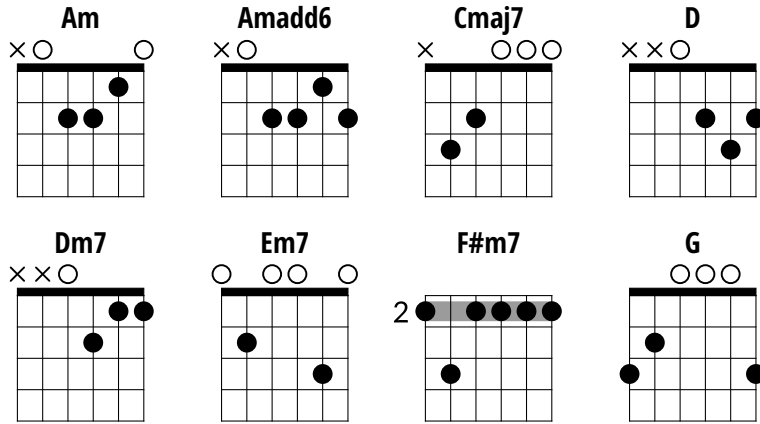

Moon

Microdisney | Everybody is Fantastic (1984)

INTRO

G F#m7 Em7 F#m7 Em7 F#m7 Cmaj7

Dm7 Em7 Dm7 Em7 D Am Amadd6 Cmaj7

VERSE 1

G F#m7
It's easy to kick
Em7 F#m7
At the tired legs
Em7 F#m7 Cmaj7
Of someone you don't love

Dm7 Em7
Oh my God, I thought you were great
Dm7 Em7
And I swam in your every whim
D Am Amadd6 Cmaj7
Fat little man in the moon

OUTRO

G F#m7 Em7 F#m7 Em7 F#m7 Cmaj7

Dm7 Em7 Dm7 Em7 D Am Amadd6 Cmaj7

G F#m7 Em7 F#m7 Em7 F#m7 Cmaj7