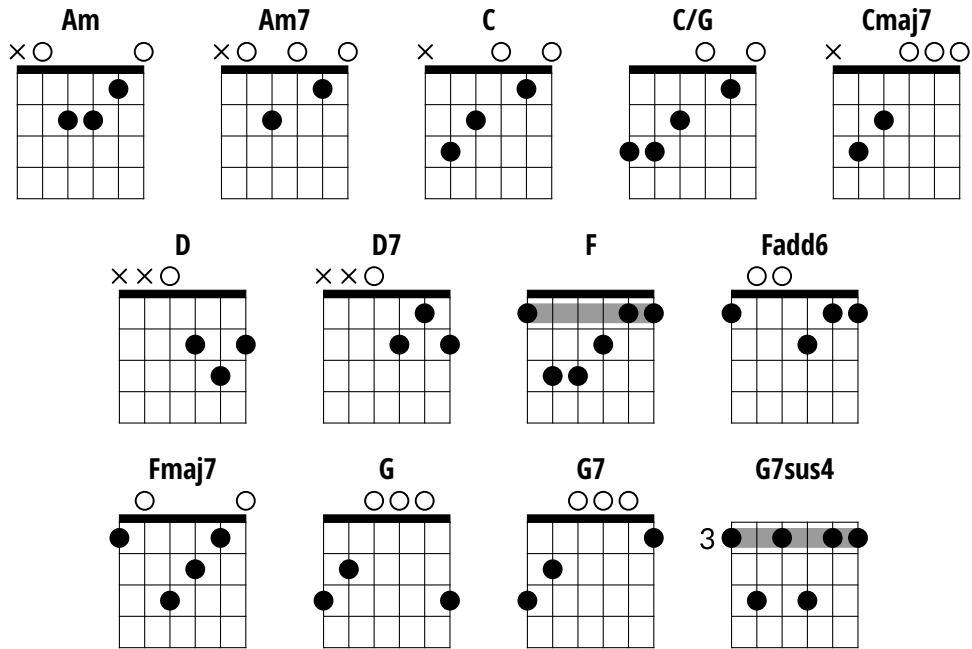

Singer's Hampstead Home

Microdisney | Singer's Hampstead Home (1987)

INTRO

G7 F **G** **C** **G7 Am7**
Say goodbye, say he won't be home, not ever

G7 F G7 F G C G7 Am7

VERSE 1

G7 F
Got a heart-shaped swimming pool

G7 F **G C G7 Am7**
Broken heart and a swimming pool

G7 F
Big house and a running joke

G7 F **G** **C** **G7 Am7**
Big joke everybody can come and see

G7 F
Pop songs and happy ends

G7 F **G C G7Am7**
You know they're dead but you still pretend

G7 F
Planet Earth's on the telephone

G **Fmaj7**
And the reign

G7 **Fadd6**
Of the vain

G7sus4 C
Is a pain

CHORUS 1

G D G7 **Cmaj7**
Singer's Hampstead home

Am **D**
Waiting for the blows to fall

Am7 **D7**
They don't hurt at all