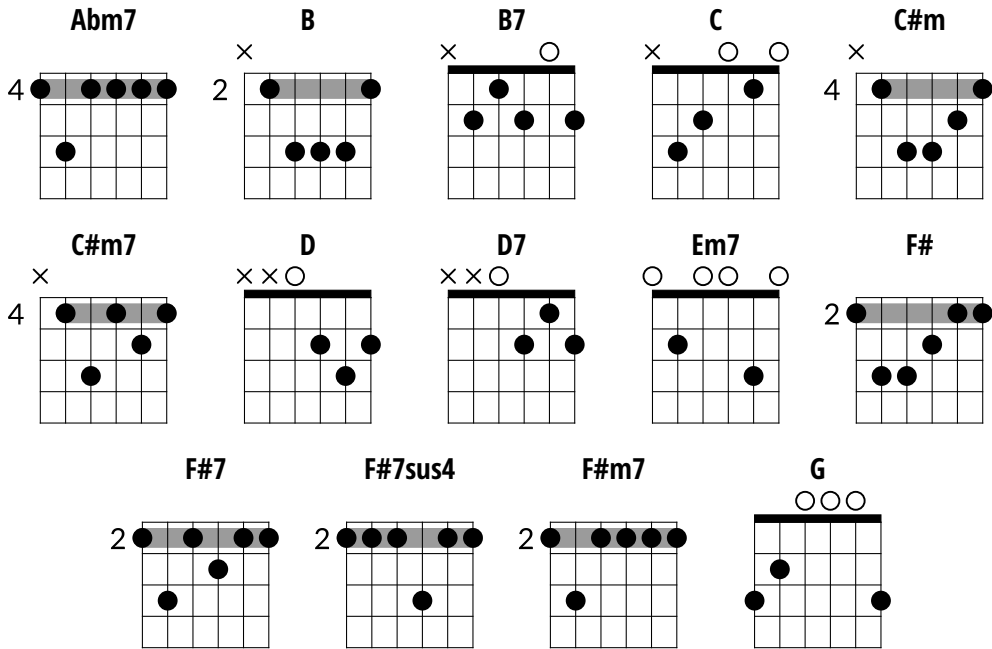

Sleepless

Microdisney | Everybody is Fantastic (1984)

VERSE 1

B **Abm7** **C#m7** **F#7**
 There was blood where he once had eyes
B **Abm7** **C#m7** **F#7**
 In the fog at the doctor's door
Em7 **F#m7**
 Could you not go anywhere else
Em7 **F#m7** **B** **F#7sus4** **F#** **B** **C#m** **F#7**
 My wife and sons are asleep

Em7 **F#m7**
 And the doctor did what he could
Em7 **F#m7**
 And he gave him love on the floor

VERSE 2

B **Abm7** **C#m7** **F#7**
 He was cured and was given sight

B **Abm7** **C#m7** **F#7**
 And deprived of the will to die

G **D** **C** **D7** **G** **D** **C** **B7**

Em7 **F#m7**
 And he soon forgot his old friends
Em7 **F#m7**
 For he needed purpose now

VERSE 3

B **Abm7** **C#m7** **F#7**
 The cathedral was big and black
B **Abm7** **C#m7** **F#7**
 It was the doctor who brought him here
Em7 **F#m7**
 And on Sundays you will come
Em7 **F#m7** **B** **F#7sus4** **F#** **B** **C#m** **F#7**
 With your suit and wife and son