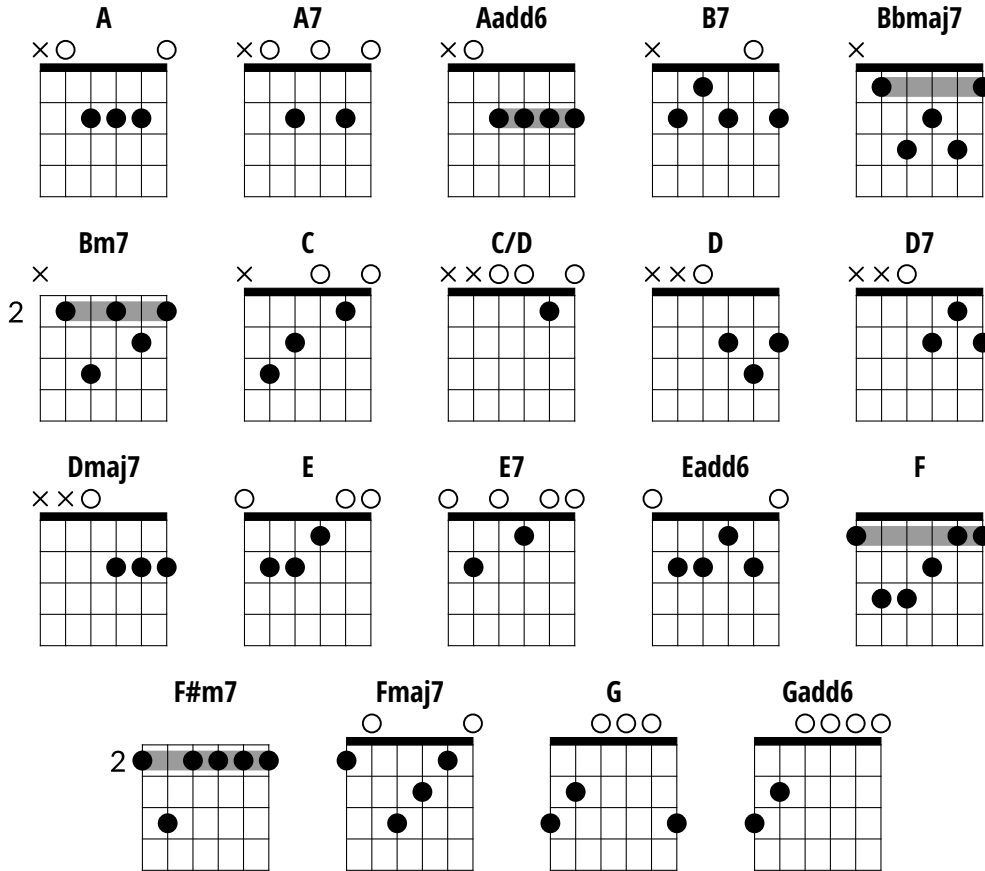

Teddy Dogs

Microdisney | Love Your Enemies (1984)

INTRO

Fmaj7

VERSE 1

A D7 Eadd6 A7 F#m7 B7 E

Floating aimless waiting to live

A D7 Eadd6 A7

G Dmaj7 E7 Gadd6

Several shelves are standing next to where you stood

G Dmaj7 E7 Gadd6

If you were here could you see me as a lover now?

G D
Teddy dogs

G F
Teddy dogs

VERSE 2

A D7 Eadd6 A7

C/D

C Bbmaj7 (x4)

VERSE 3

A D7 Eadd6 A7 F#m7 B7 E
She's the keeper of the jail
A D7 Eadd6 Aadd6
If you want to hear what she says
F#m7 B7 F#m7 B7
James Dean, Lillian Gish
D E7 D E7
I'd like to buy
D E7 Bm7 E7
The world a rope